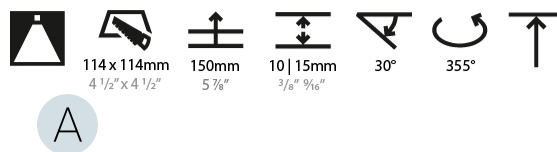

PHYSICAL

Shape: Square
Length (mm): 119
Length (in): 4 11/16
Width (mm): 119
Width (in): 4 11/16
Depth (mm): 132
Depth (in): 5 3/16
Ceiling Thickness (mm): 10 / 12.5 / 15
Ceiling Thickness (in): 3/8 or 1/2 or 9/16
Min. Recessing Depth (mm): 150
Min. Recessing Depth (in): 5 7/8
Light Distribution: Adjustable / Downlight
Weight (kg): 0.542
Weight (lbs): 1.2
Fixture Finish: SSR / BKV / CWI / CRY / HAB / UFT / ITA / RUA / FTG / MYG / LOD / PUS / FRO / FUP / KIA / POP / BLS / SPG / MEY / GOH / GUM / CHC / COM / ABZ / JAG / OBR / MOS / ROR
Fixture Material: Aluminum Die Cast
Cut-out Measurements: 114mm / 4 1/2" x 114mm / 4 1/2"

ELECTRICAL

Lamp Type: LED
Input Wattage (W): 16.5
Total Output Wattage (W): 14
Dimming: Tri-Mode (Non-Dimming and Phase Dimming (120Vac only) and 0-10V Dimming)
Driver Included: No
Driver Location: Recessed Housing
Driver Type: Constant Current - Universal
Driver Class: Class 2
Housing: See components
Input Voltage (V): 120 - 277
Constant Current (MA): 500

LED

Number of LEDs: 1
Color Temperature (°K): 2700 / 3000 / 3500 / 4000
Max. Delivered Lumen (lm): 940 / 980 / 1029 / 1050
Nominal Lumen (lm): 1386 / 1438 / 1511 / 1542
CRI: >90 CRI
Lamp Life (hrs): 50000

OPTICAL

Reflector°: 20 / 40 / 60
Adjustability: Rotational 355°; Tilt 30°

RATINGS AND CERTIFICATIONS

Certified By: Certified for North American Standards
IP rating: IP20